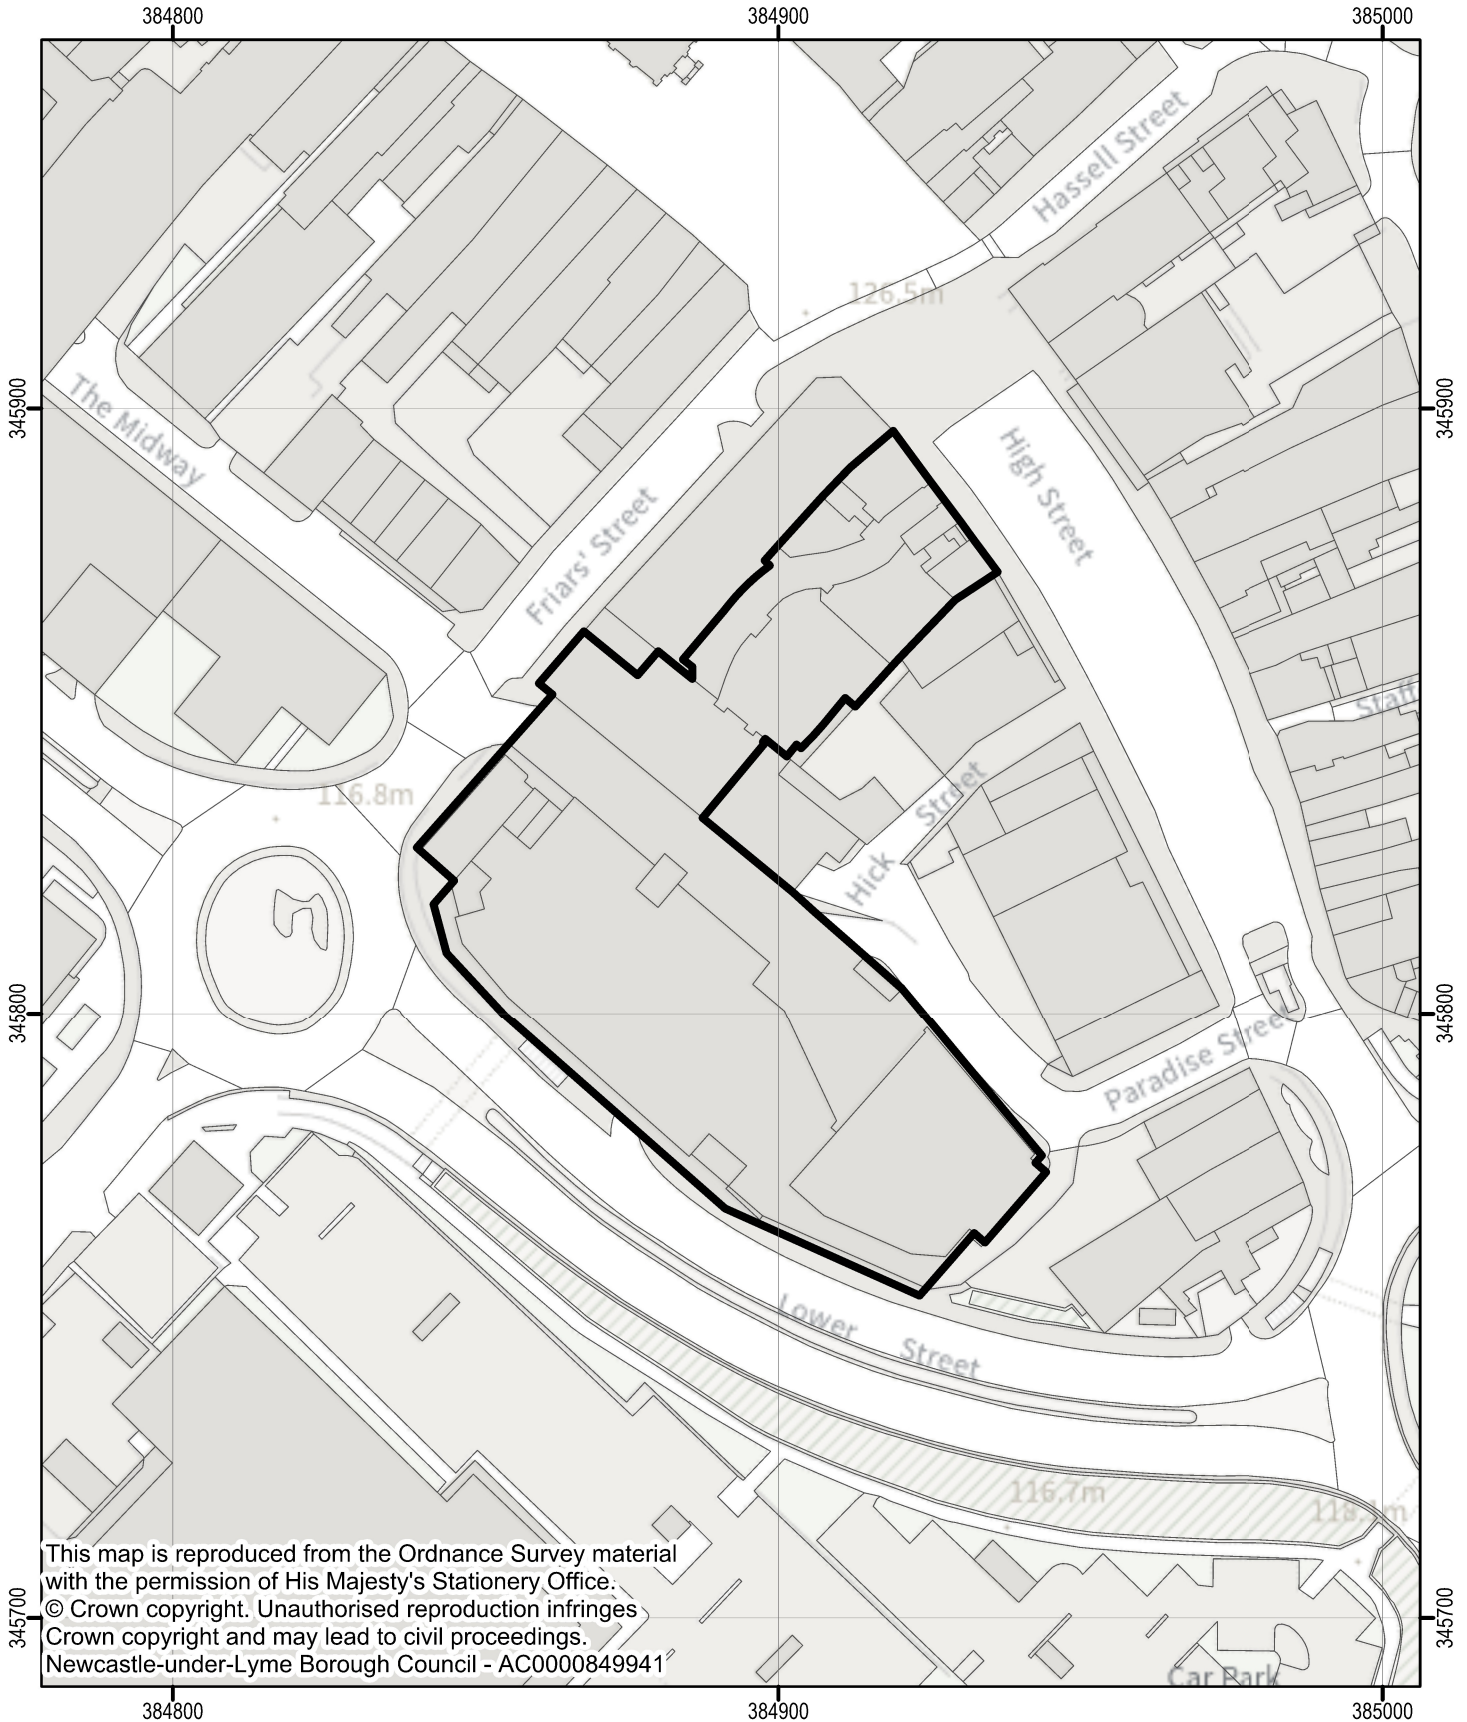

**25/00784/ADV**  
**Cinema and Premises**  
**Lymelight Boulevard**  
**High Street**  
**High Street**  
**Newcastle**

**Newcastle Borough Council**

**1:1,250**